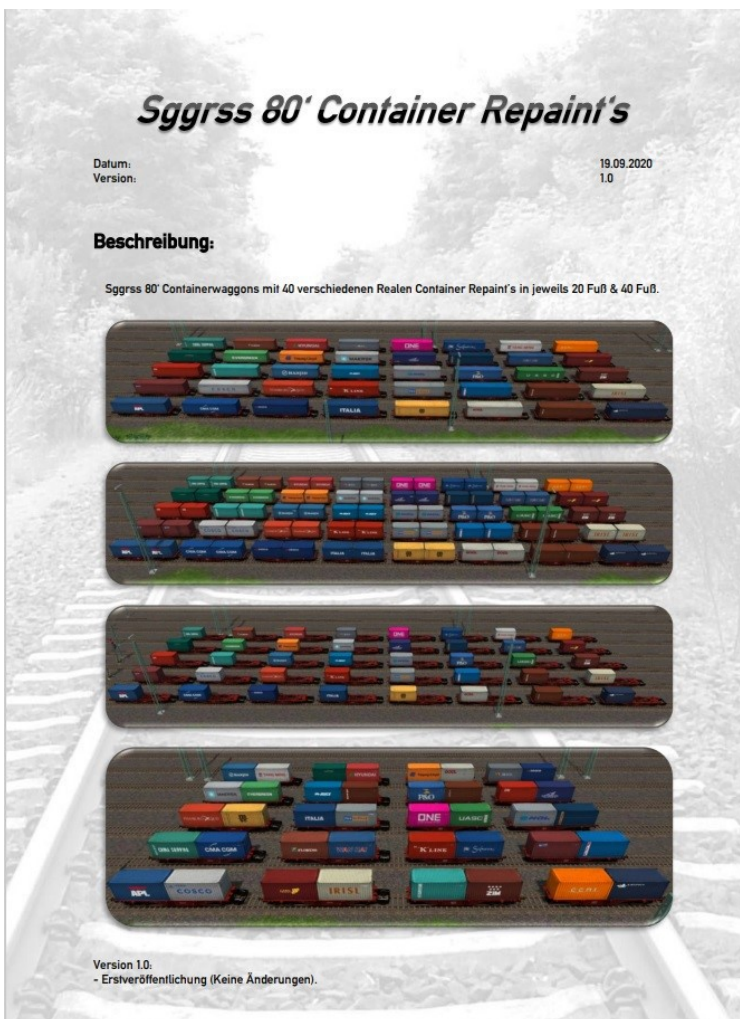

• Class 66 v2.0 Loco-Add-On	• BR 193 (Vectron) "KI" Repaint Pack
• CT LAAERS	• WLC 1193 980 "Neues Design"
• 3DZUG - Verkehrspack Güterwagen	• SETG BR193 pack
• EuroDual - EccoRail - RSSLO	• [TTB] DB BR146 KI Repaint Version
• RWA Railjet Advanced	• BR 185 "RHC" Repaints - Railomanie
• Shimmns-ttu (virtual-railroads.de)	•
• RSC ICE T Steam	•

Bitte beachtet dass in dem Szenario ein Containerpack verbaut ist, dass nicht mehr erhältlich ist. Es handelt sich dabei um folgendens Paket:

Für alle aufgeführten Links übernehme ich keinerlei Haftung. Dies gilt ebenfalls für auftretende Schäden an Soft- oder Hardware. Das Szenario darf nicht auf anderen Plattformen oder in anderen Foren hochgeladen werden.

Bei Let's Play's bitte ich um eine Verlinkung zu meinem Szenario sowie um die Nennung meines Names.

Sollte aufgrund von getauschtem Rollmaterial ein Fehler auftreten, übernehme ich hierfür kein Support.