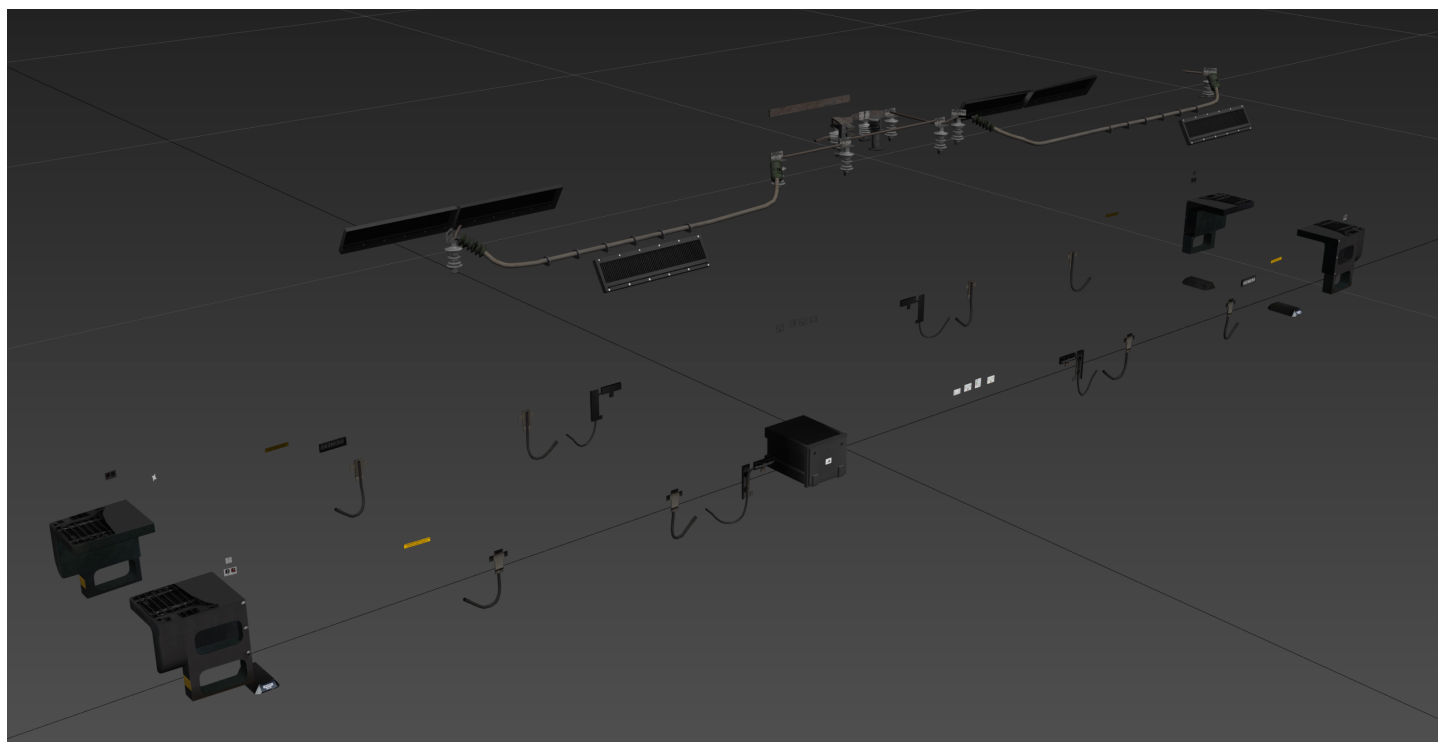

Vectron Repaint Pack all. readme CZ-SK

Repaint pack potrebuje ku svojej funkčnosti Vectron Starter Pack.

Na model boli dosadené nové doplnky a to konkrétne:

- Nové čidlá na podvozok
- 2d vetráky na streche
- nový bumper (kryt okolo nárazníkov)
- nové doplnky na streche
- nové decals

## Vectron Repaint Pack all. Readme ENG

Repaint pack needs Vectron Starter Pack for it to function.

To the model there have been installed new supplements, and those are:

- New sensors on bogies
- 2D ventilation grids on the roof
- new bumper (cover around bumpers)
- new accessories on the roof
- new decals