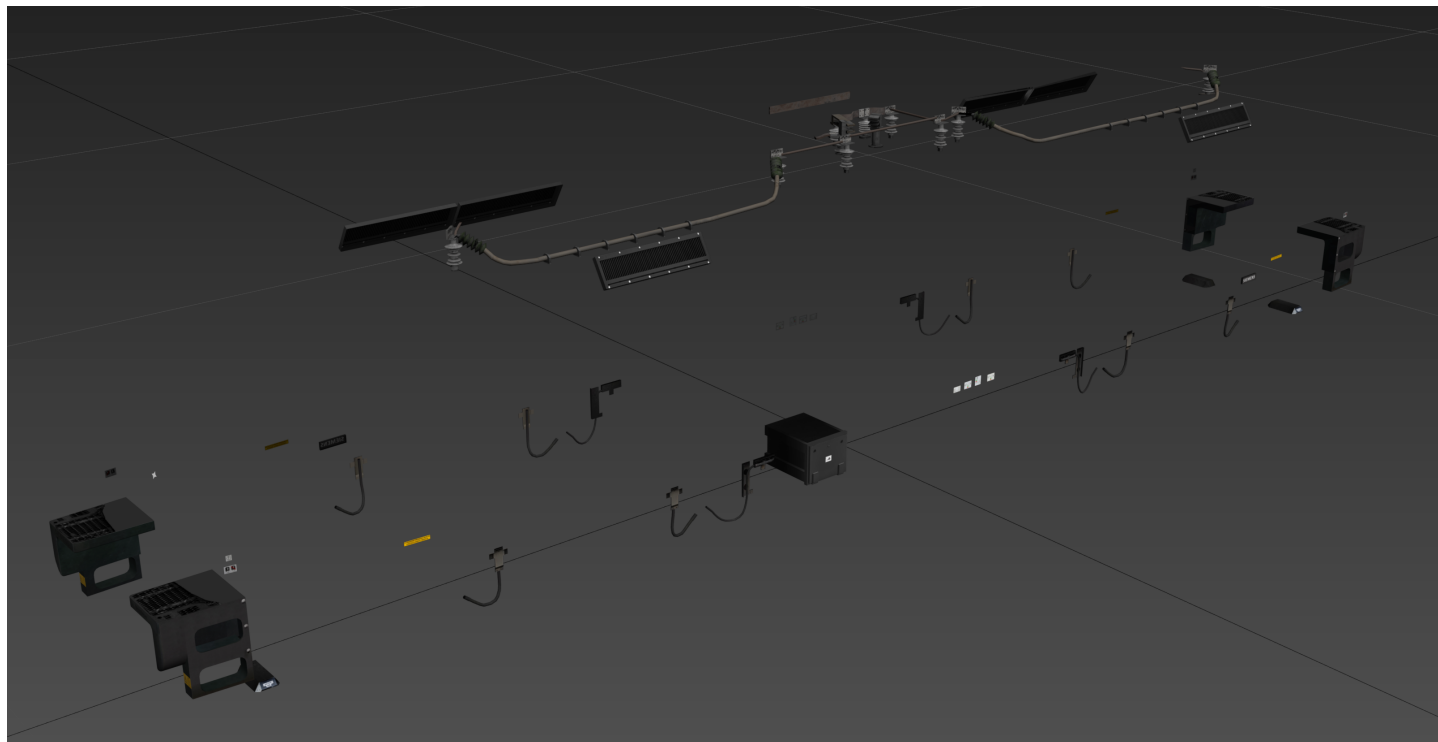

Vectron Repaint Pack all. readme CZ-SK

Repaint pack potrebuje ku svojej funkčnosti Vectron Starter Pack.

Na model boli dosadené nové doplnky a to konkrétne:

- Nové čidlá na podvozok
- 2d vetráky na streche
- nový bumper (kryt okolo nárazníkov)
- nové doplnky na streche
- nové decals

Tieto doplnky sú aplikované na model v spolupráci s K-Trains, Dominikom Chaloupkom.

Autor repaintov : TSRepaint

Autor fotiek: TSRepaint, Lukáš Bart, a X-Green (maszyna pl-forum)

Autor doplnkových modelov: TSRepaint

## Vectron Repaint Pack all. Readme ENG

Repaint pack needs Vectron Starter Pack for it to function.

To the model there have been installed new supplements, and those are:

- New sensors on bogies
- 2D ventilation grids on the roof
- new bumper (cover around bumpers)
- new accessories on the roof
- new decals