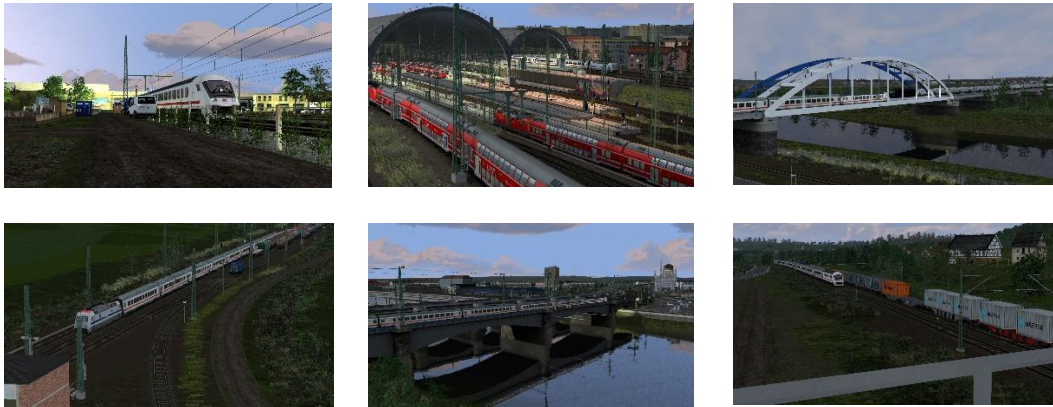

Impressionen

Hinweise

Ich freue mich sehr, wenn meine Szenarien in einem „Lets Play“ vorgeführt werden. Es sollte jedoch zum „guten Ton“ gehören, mich als Szenario-Ersteller anzugeben. Sofern Rollmaterial im Szenario getauscht werden, ist eine Veröffentlichung vorher mit mir abzustimmen. Nur der Form halber möchte ich darauf hinweisen, dass die Aufgaben nach dem Tausch von Rollmaterial nicht wie vorgesehen funktionieren.

Das Szenario wurde von mir auf Fehler geprüft. Sollte ich dennoch etwas übersehen haben, freue ich mich über eine entsprechende Rückmeldung.

Ich habe versucht, möglichst viele Rollmaterialien der Epoche VI zu verwenden – zumeist ist das auch gelungen. Ich bitte allerdings um Nachsicht, sofern bei einigen Rollmaterialien der alte DB-Keks vorzufinden ist.

Ich übernehme keine Haftung für die in der Beschreibung dargelegten Verlinkungen!

Viel Spaß mit dem Szenario!

Lacerda1303/Michael